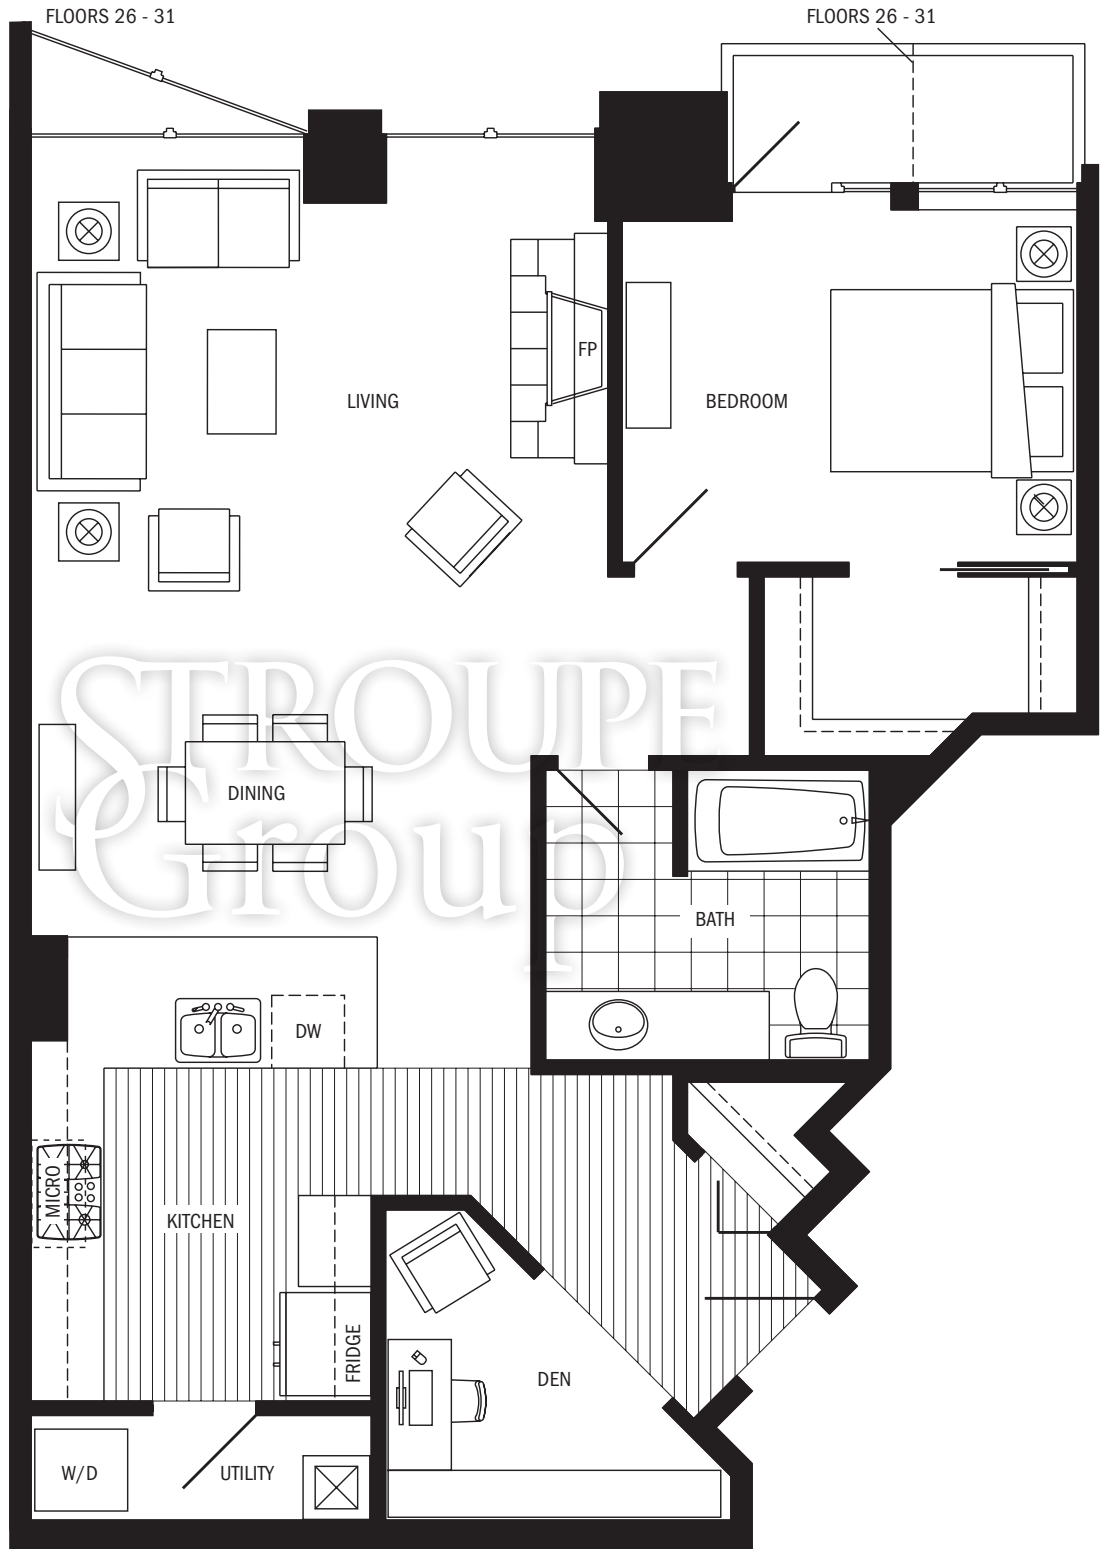

PLAN A

1 BED + DEN + 1 BATH - 959 to 979 S.F.

FLOORS 26 - 31

FLOORS 10 - 25

NORTH

THE COSMOPOLITAN
DOWNTOWN CONDOMINIUMS AT VIRGINIA + NINTH

IN OUR CONTINUING EFFORT TO IMPROVE THE DESIGN AND FUNCTION OF OUR HOMES, WE RESERVE THE RIGHT TO MODIFY OR CHANGE PLANS, SPECIFICATIONS, FEATURES AND PRICES WITHOUT NOTICE. ALL DIMENSIONS AND SIZES ARE APPROXIMATE. MEASUREMENTS ARE PER THE CRITERIA OUTLINED IN THE PUBLIC OFFERING STATEMENT.