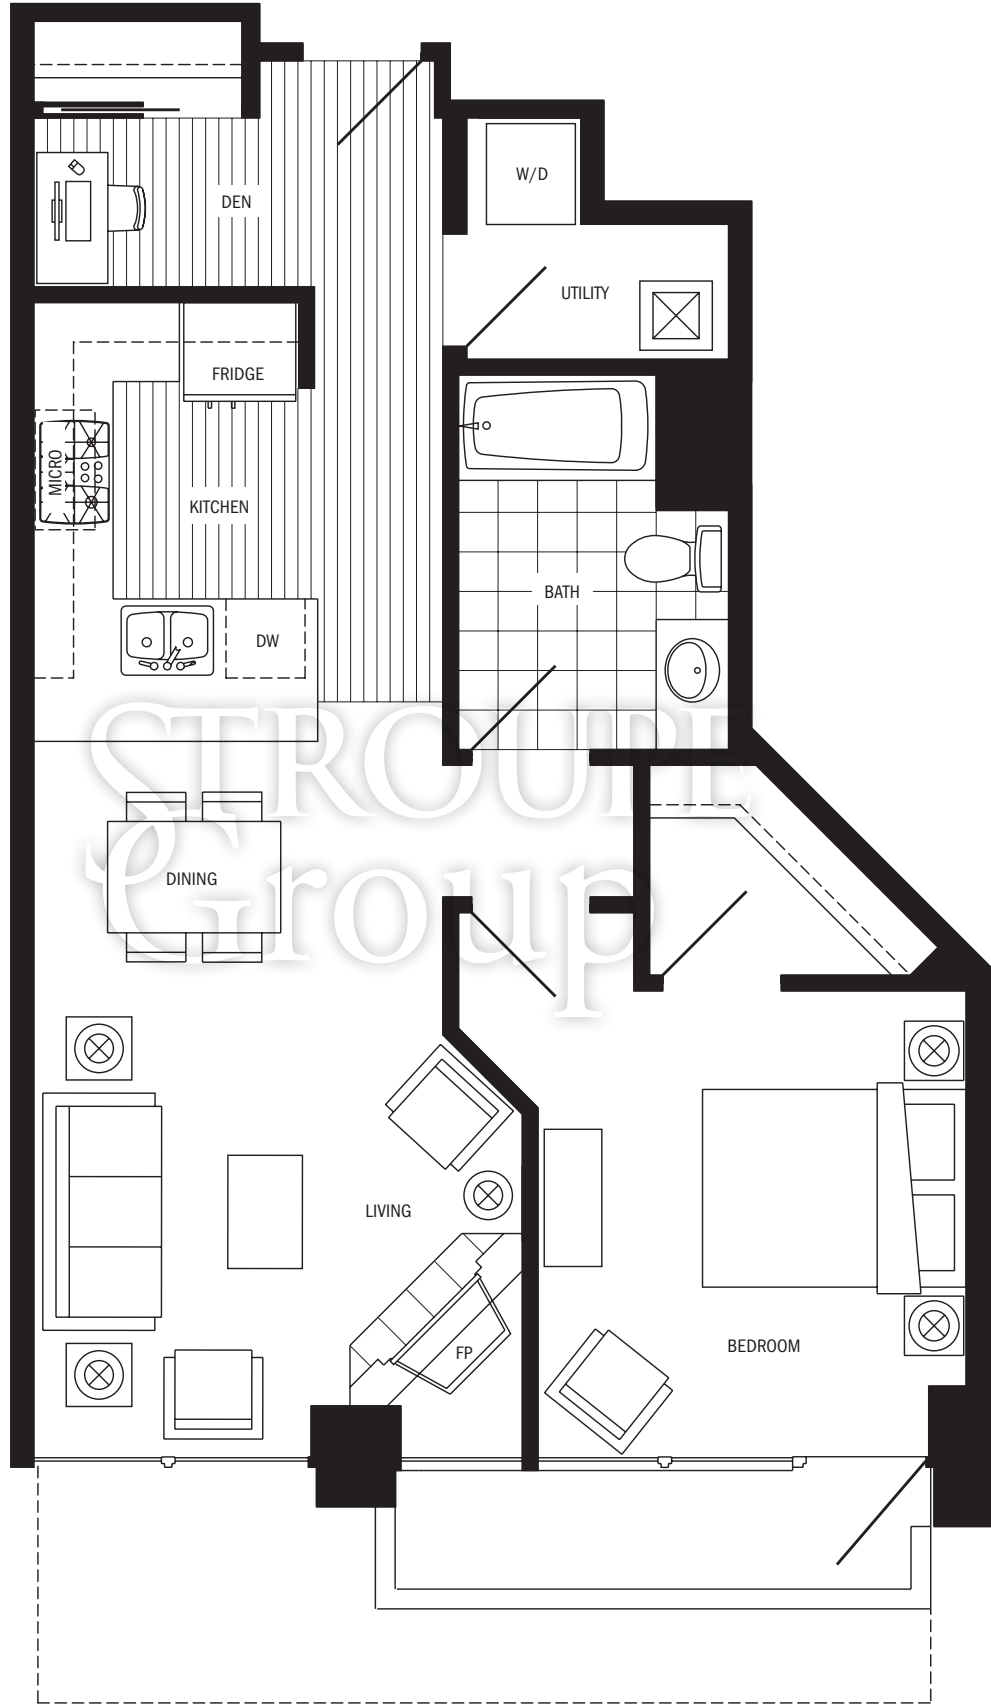

# PLAN E

1 BED + DEN + 1 BATH - 727 to 739 S.F.

FLOORS 26 - 31

FLOORS 10 - 25

FLOOR 9

ON FLOOR 9 ONLY

**THE COSMOPOLITAN**  
DOWNTOWN CONDOMINIUMS AT VIRGINIA + NINTH

IN OUR CONTINUING EFFORT TO IMPROVE THE DESIGN AND FUNCTION OF OUR HOMES, WE RESERVE THE RIGHT TO MODIFY OR CHANGE PLANS, SPECIFICATIONS, FEATURES AND PRICES WITHOUT NOTICE. ALL DIMENSIONS AND SIZES ARE APPROXIMATE. MEASUREMENTS ARE PER THE CRITERIA OUTLINED IN THE PUBLIC OFFERING STATEMENT.