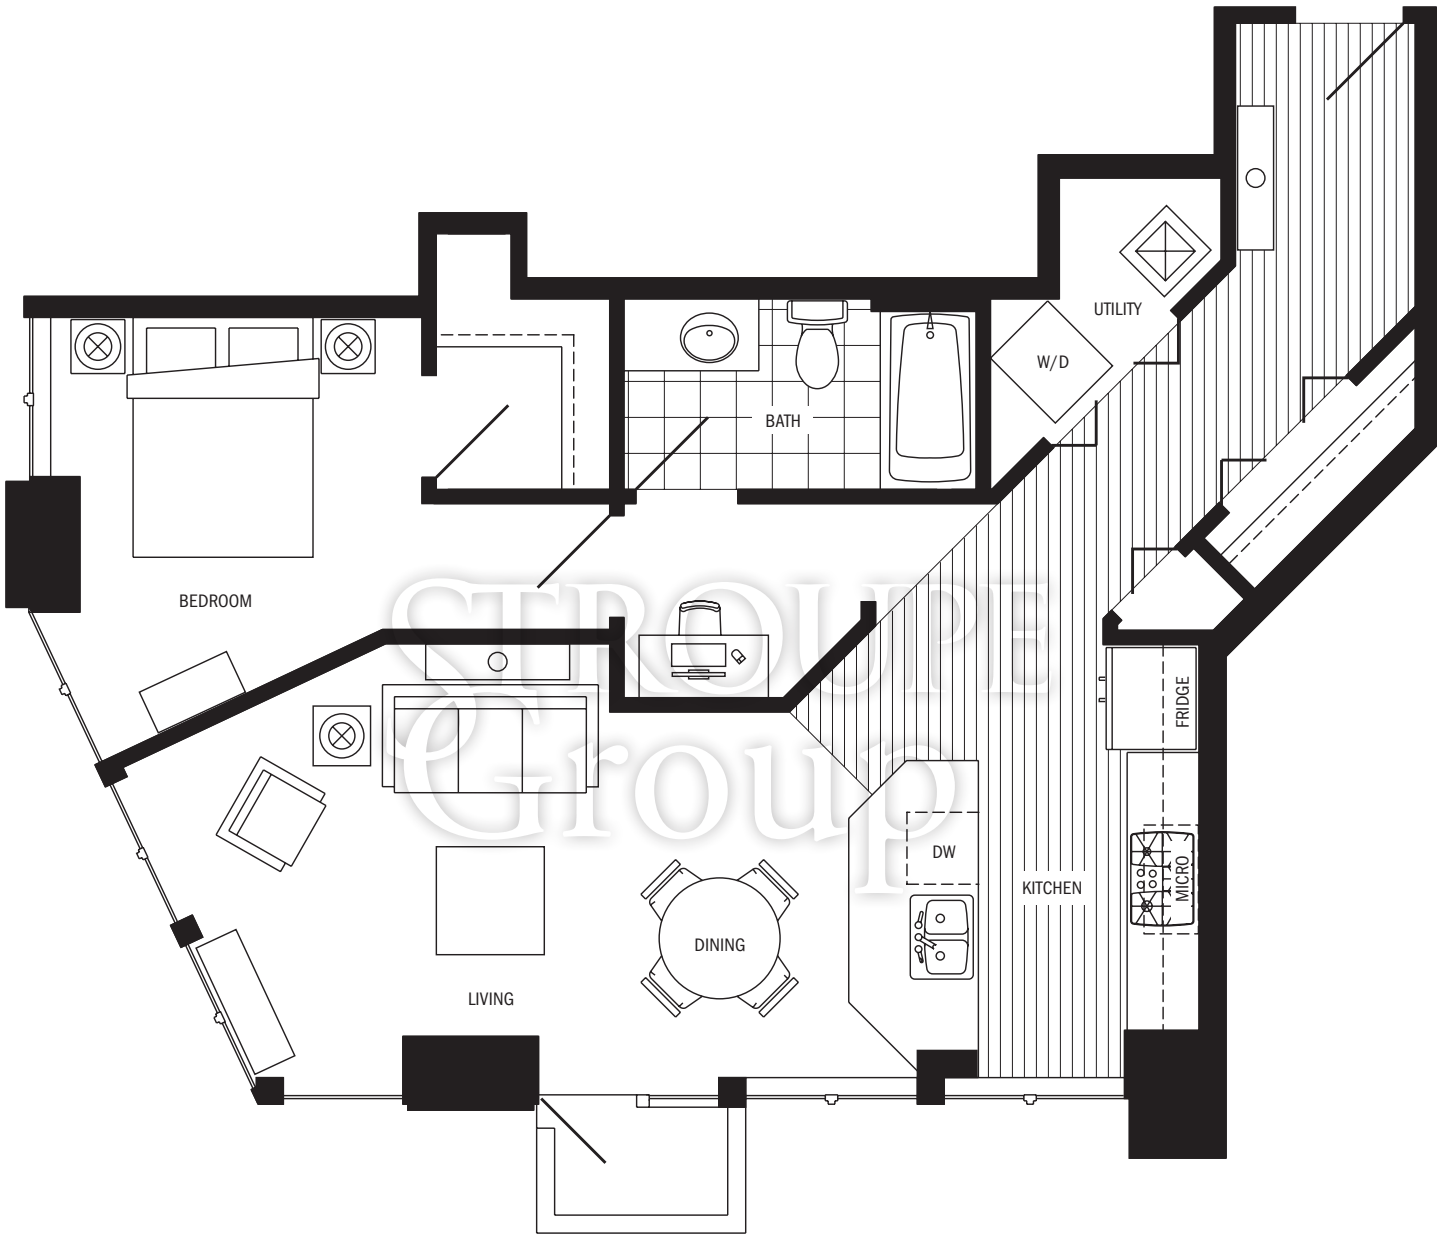

PLAN F

1 BED + 1 BATH - 799 S.F.

FLOORS 10 - 25

THE COSMOPOLITAN
DOWNTOWN CONDOMINIUMS AT VIRGINIA + NINTH

IN OUR CONTINUING EFFORT TO IMPROVE THE DESIGN AND FUNCTION OF OUR HOMES, WE RESERVE THE RIGHT TO MODIFY OR CHANGE PLANS, SPECIFICATIONS, FEATURES AND PRICES WITHOUT NOTICE. ALL DIMENSIONS AND SIZES ARE APPROXIMATE. MEASUREMENTS ARE PER THE CRITERIA OUTLINED IN THE PUBLIC OFFERING STATEMENT.