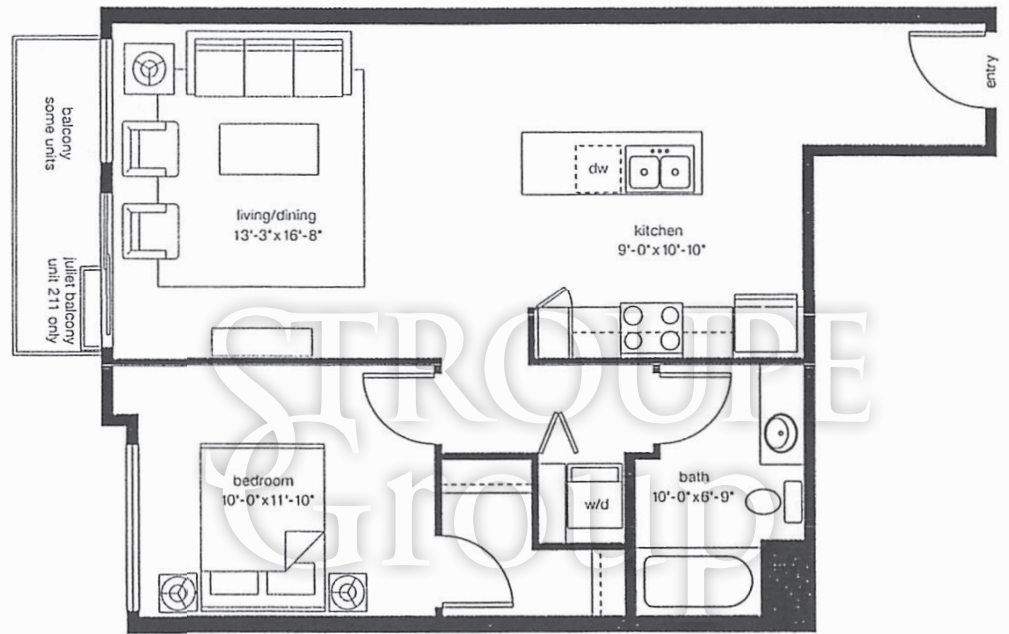

harvard 2

harvard series
1 bedroom / 1 bath flat, approx. 648-681 sf

1. *broadway*
2. floor 2: 211
   - floor 3: 311
   - floor 4: 411
   - floor 5: 510, 515*
   - floor 6: 610, 615*
3. *balcony

700 broadway avenue east, seattle, wa 98102
p (206) 262-9416 w brixcondos.com

williams marketing, inc.